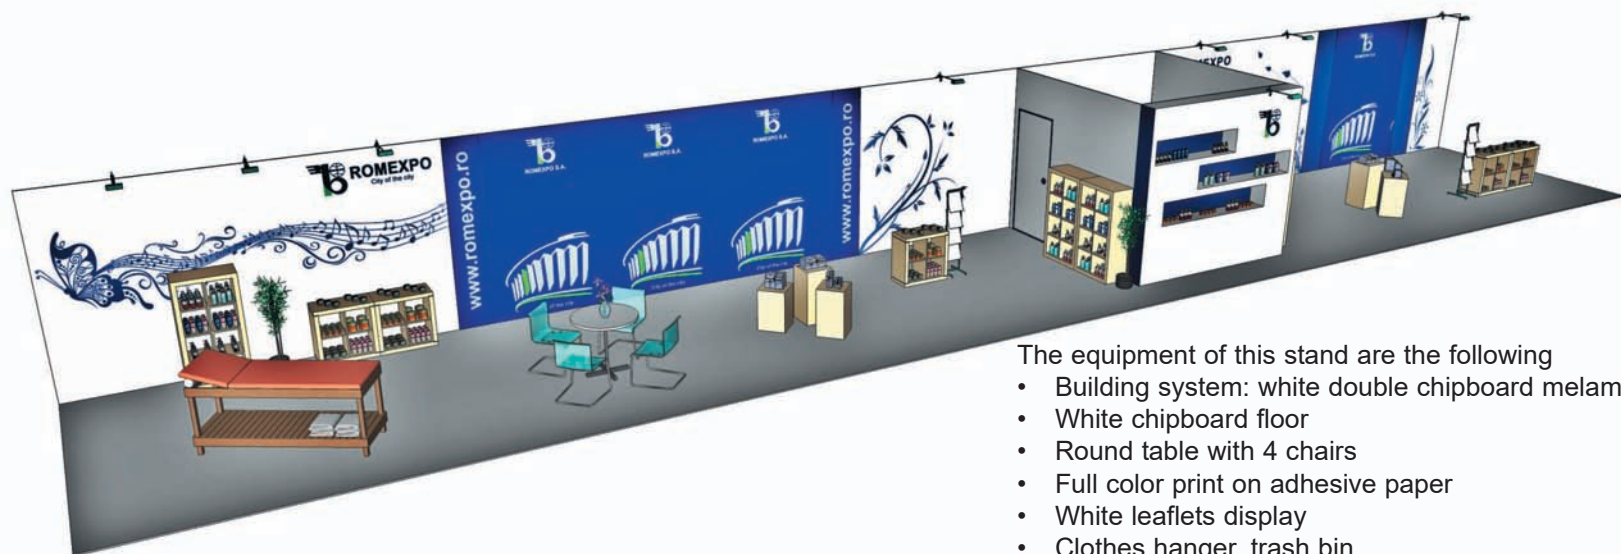

Cod: 01

Renting Indoor Standard Stand

- Walls on the outline (except the opened sides) from panels and modular structure (L panel = 1 m / H panel = 2,5 m / open H = 2,3 m)
- Carpet – one use only
- Fascia board with company name, on the open sides of the stand
- Electrical connection 230V/3kW.
- The stand also includes 1 sqm office (with 1 curtain, 1 panel, 1 clothes hanger).

*) personalized offer depending on area

Cod: 05

Renting Stand PREMIUM

The equipment of this stand are the following

- Building system: white double chipboard melamine
- White chipboard floor
- Round table with 4 chairs
- Full color print on adhesive paper
- White leaflets display
- Clothes hanger, trash bin
- Ornamental plants
- Electrical connection 230V/3kW

*) personalized offer depending on area

Cod: 06

Renting Outdoor Standard Stand

- Walls on the outline, platform/stage, roof
- Carpet – one use only
- Fascia board with company name, on the main side of the booth
- Power panel 230V/3kW
- 1 table, 3 chairs, 1 garbage bin, 1 spotlights/4sqm, 1 plug
- The stand also includes 1 sqm office (with 1 curtain, 1 pannel, 1 clothes hanger)

Please check if you need the 1sqm office in the standard stand

Fascia board – company name (L 200 cm / H 30 cm)
 Fascia board (each one for every free side of the stand) will be produced with standard letters, blue colour (or another color). Please write the text for fascia board*):