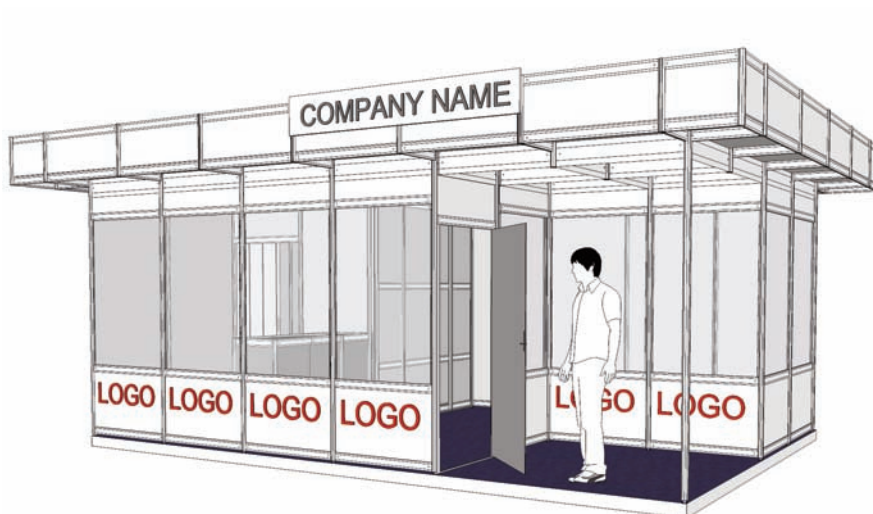

Renting Outdoor Customized Stand

The customized stand is built up based on a commonly agreed structure

The structures available:

- Modular structure
- Stage structure
- Ready built wooden lodge

*) personalized offer depending on area

Cod: 08